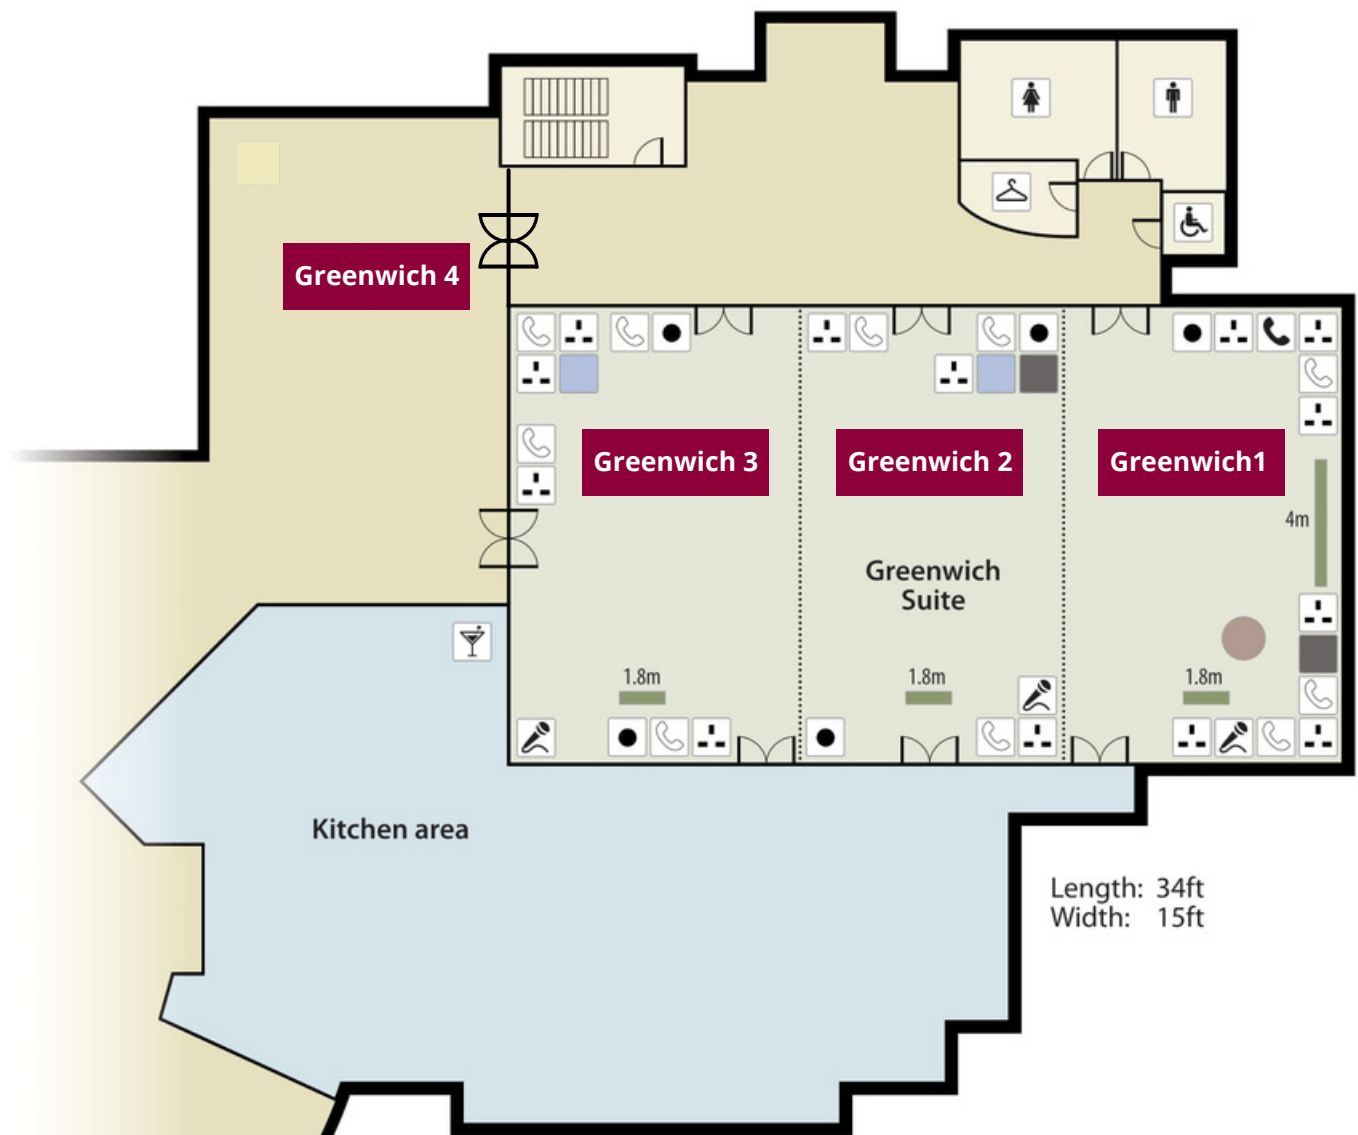

Conference Room Capacities

Capacities

Meeting Room	Dimensions (sq meters)	Height (meters)	Theatre	Classroom	Banquet	Cabaret	Dinner
Greenwich Suite	450	5.5	450	200	-	230	310
Greenwich 1	150	5.5	160	80	90	80	100
Greenwich 2	150	5.5	170	90	80	80	80
Greenwich 3	150	5.5	140	60	90	70	90

Key

Public area	16 amp socket	Motorised screen
WC	Phone socket	PC / DVD / LCD Connection plate
Disabled WC	Phone	Floor box 4 CAT5 connections 2 16 amp sockets
Cloakroom	Microphone connection	Podium PC / DVD / Audio Connection microphones
Bar	Light controls / dimmer	Ceiling mounted LCD projector

CARLTON
HOTEL
BLANCHARDSTOWN
