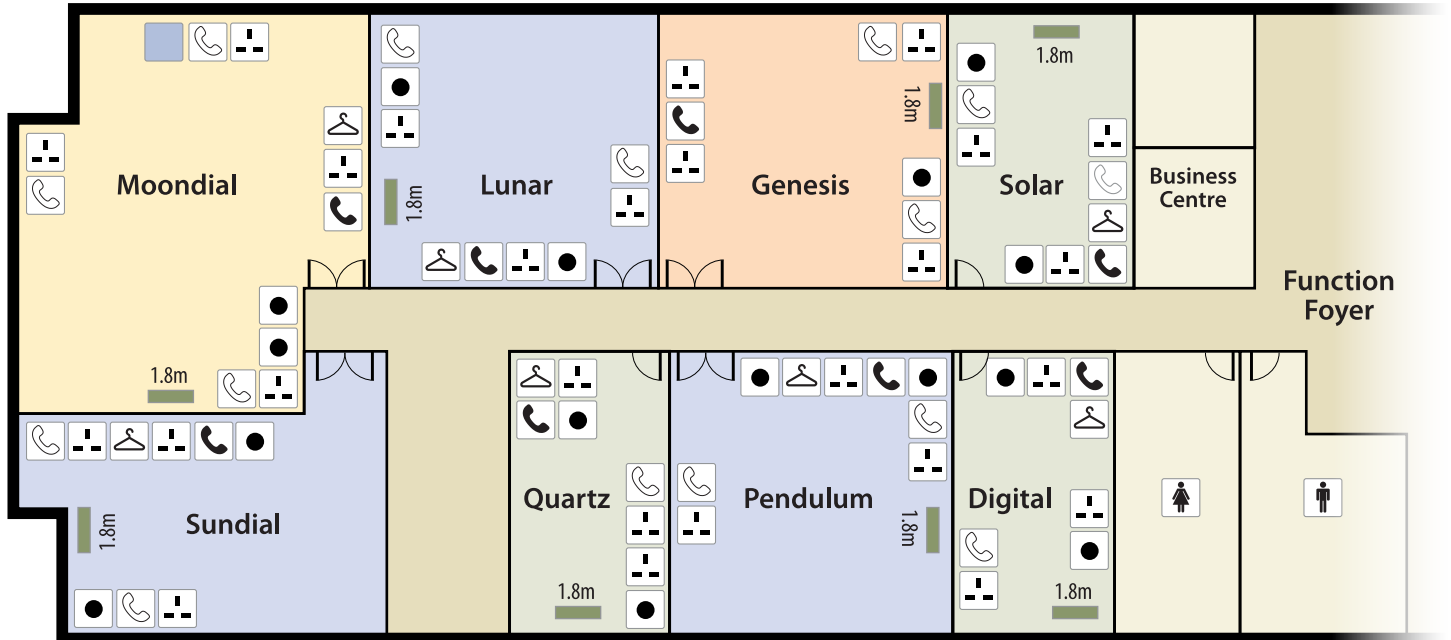

Conference Room Capacities

Meeting Room	Dimensions	Maximum Capacity					
		Theatre	Boardroom	U-Shape	Classroom	Cabaret	Banquet
Moondial	8.6 x 10.3	80	22	25	30	40	48
Genesis Boardroom	7.3 x 7	N/A	14	N/A	N/A	N/A	N/A
Lunar	7.5 x 7	50	14	16	18	20	24
Pendulum	7.3 x 6.2	50	14	16	18	20	24
Sundial	8.1 x 5.7	40	14	14	18	20	24
Solar	3.5 x 7	16-25	10	8	10	N/A	N/A
Quartz	3.7 x 7	16-25	10	8	10	N/A	N/A
Digital	3.8 x 7	16-25	10	8	10	N/A	N/A

Key

Public area	16 amp socket	Motorised screen
WC	Phone socket	PC / DVD / LCD Connection plate
Disabled WC	Phone	Floor box 4 CAT5 connections 2 16 amp sockets
Cloakroom	Microphone connection	Podium PC / DVD / Audio Connection microphones
Bar	Light controls/ dimmer	Ceiling mounted LCD projector

CARLTON
HOTEL
BLANCHARDSTOWN
★★★★