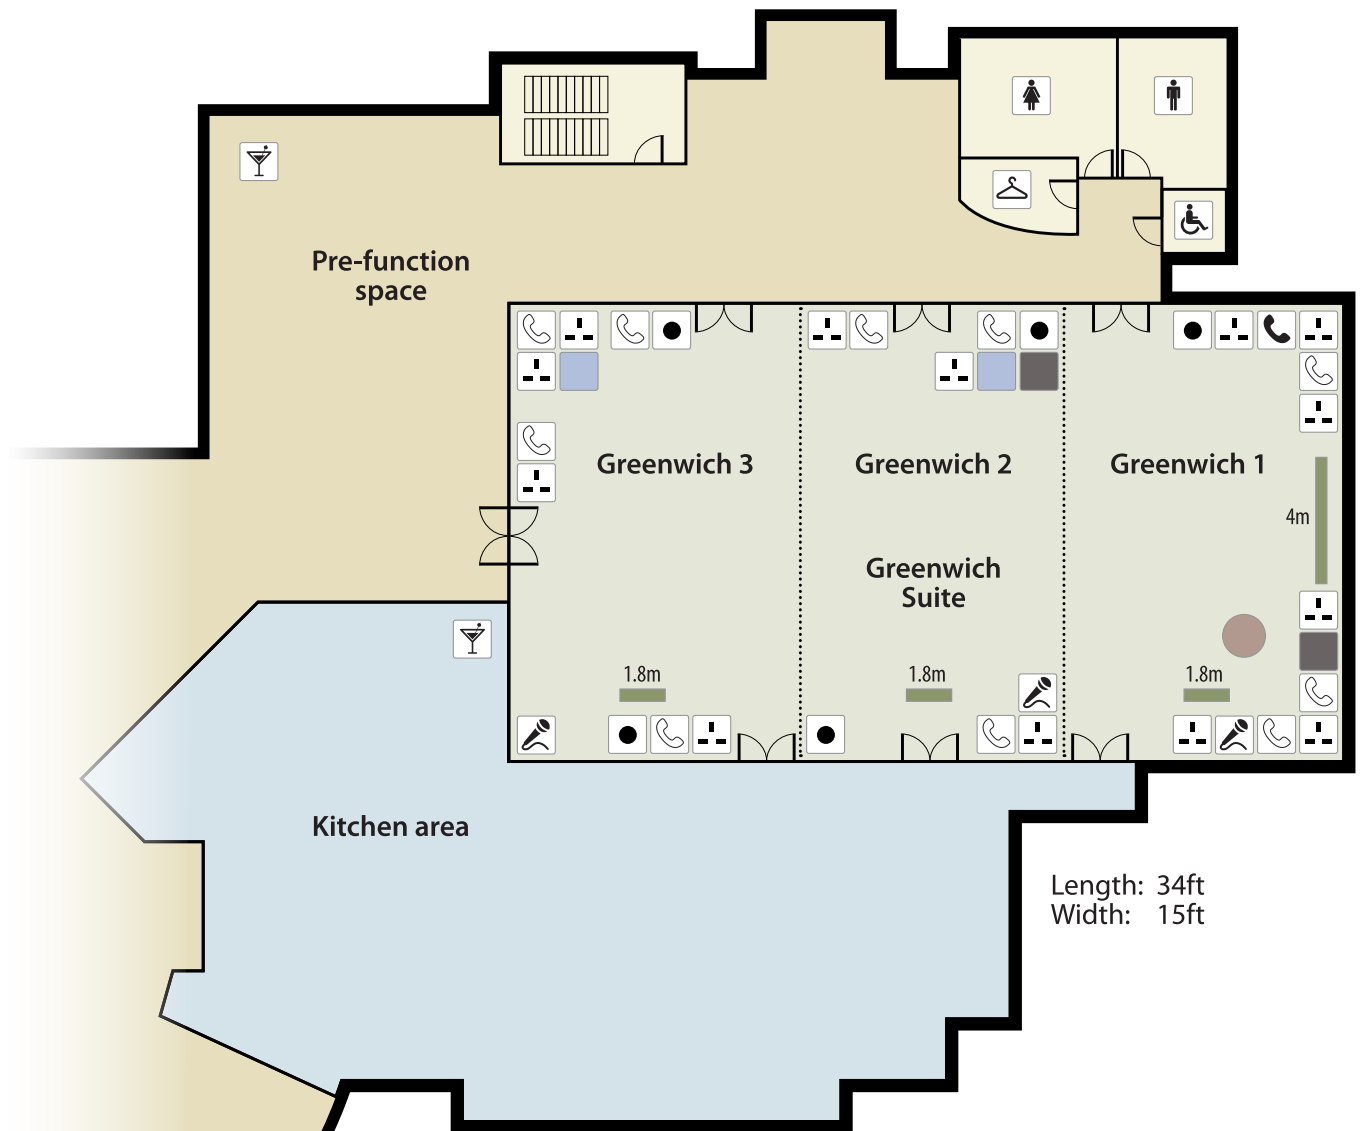

# Conference Room Capacities

Length: 34ft  
Width: 15ft

## Capacities

Meeting Room	Dimensions (sq meters)	Height (meters)	Theatre	Classroom	Banquet	Cabaret	Dinner
Greenwich Suite	450	5.5	450	200	-	230	310
Greenwich 1	150	5.5	160	80	90	80	100
Greenwich 2	150	5.5	170	90	80	80	80
Greenwich 3	150	5.5	140	60	90	70	90

## Key

Public area	16 amp socket	Motorised screen
WC	Phone socket	PC / DVD / LCD Connection plate
Disabled WC	Phone	Floor box 4 CAT5 connections 2 16 amp sockets
Cloakroom	Microphone connection	Podium PC / DVD / Audio Connection microphones
Bar	Light controls / dimmer	Ceiling mounted LCD projector